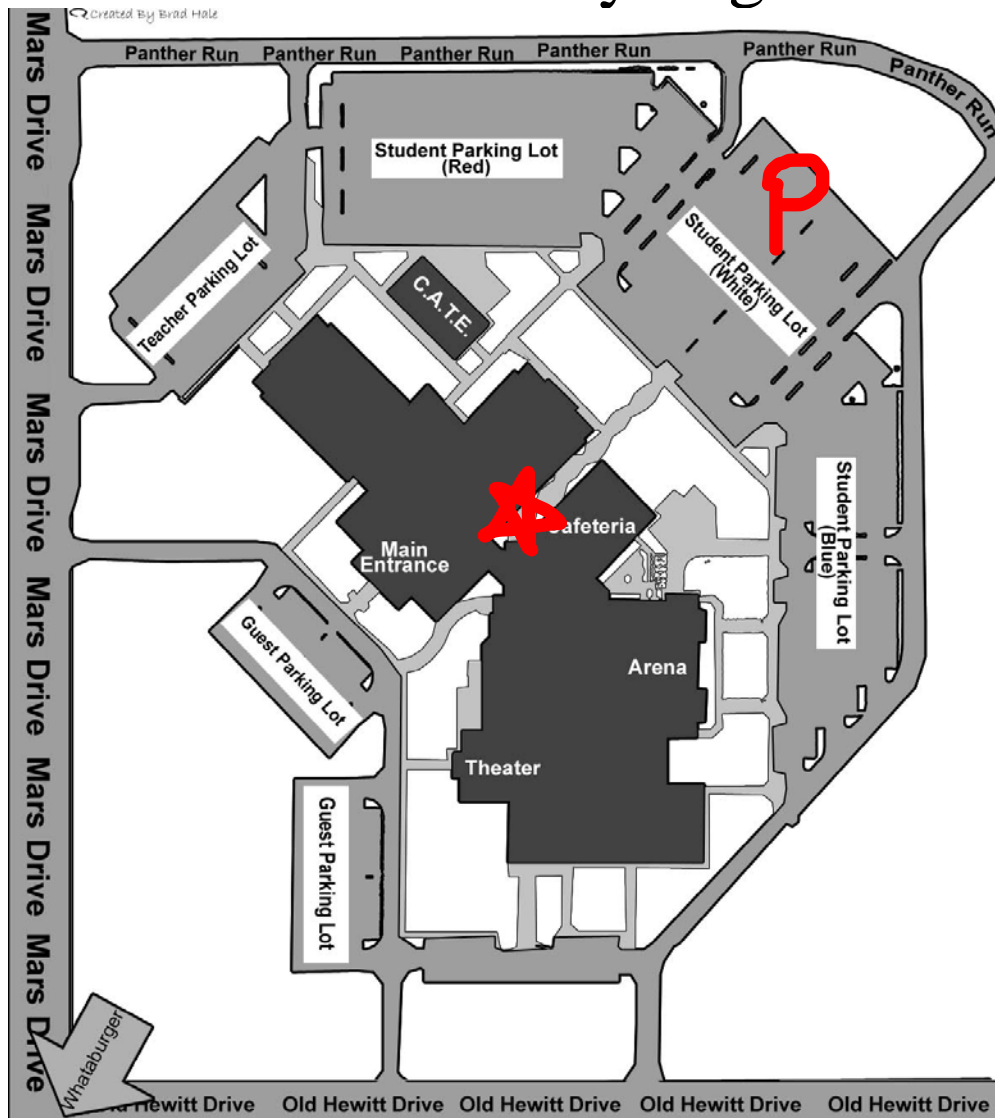

# Directions to Midway High School

- I35
- Highway 6 (West)
- Take Exit Imperial Drive (Loop Under)
- Turn right onto Imperial Drive
- Make a left at light onto Texas Central Parkway
- Turn right onto Mars Drive
- Turn left onto Panther Run